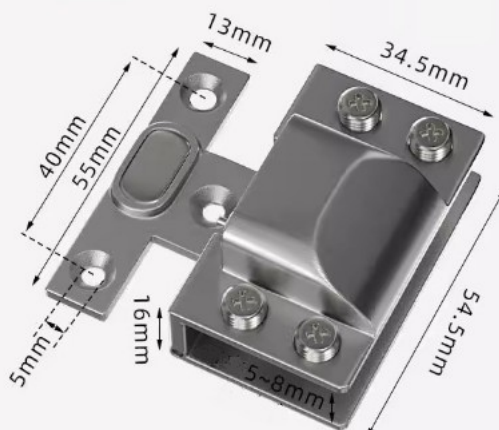

PRODUCT SHEET

Description:

Glass Door Hinge "Beverly", Centre, Inset, SS304 Brushed, No ling, F/5-8, 76mm Glass. Max Load Capacity: 15 KG, Max Door, Size 450x1500mm by use of 3 Hinge, W/Soft Close & Magnet, Catch Function

Item number:

15.06.475-0

Units	Box	Carton	HS Code	Barcode
Pcs.			8302100090	 5704866529907

SISO A/S

Mileparken 11
DK-2740 Skovlunde
Denmark
VAT: DK24786013

Phone +45 45 830 900

www.siso.dk
siso@siso.dk

Danske Bank
Nytorv Branch
Copenhagen
SWIFT: DABADKKK

Account no.
4180 3112 112936
IBAN Account
DK7230003112112936