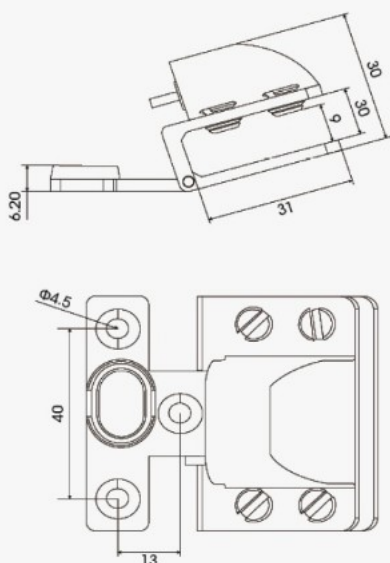

PRODUCT SHEET

Description:

Glass Door Hinge "Beverly", Centre, Inset, SS304 Brushed, No ling, F/5-8, 76mm Glass. Max Load Capacity: 15 KG, Max Door, Size 450x1500mm by use of 3 Hinge, W/Soft Close & Magnet, Catch Function

Item number:

15.06.475-0

Units	Box	Carton	HS Code	Barcode
Pcs.			8302100090	 5704866529907

SISO A/S

Mileparken 11
DK-2740 Skovlunde
Denmark
VAT: DK24786013

Phone +45 45 830 900

www.siso.dk
siso@siso.dk

Danske Bank
Nytorv Branch
Copenhagen
SWIFT: DABADKKK

Account no.
4180 3112 112936
IBAN Account
DK7230003112112936